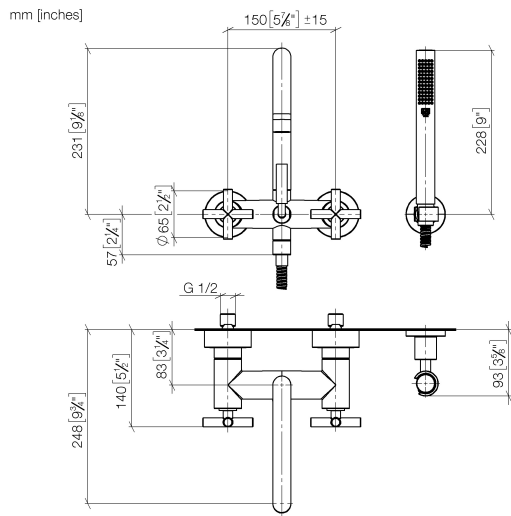

25 133 892

Flow rate chart

Certificates

WRAS_2210004.   LGA_18933.   Belgaqua_21-026-27_4.