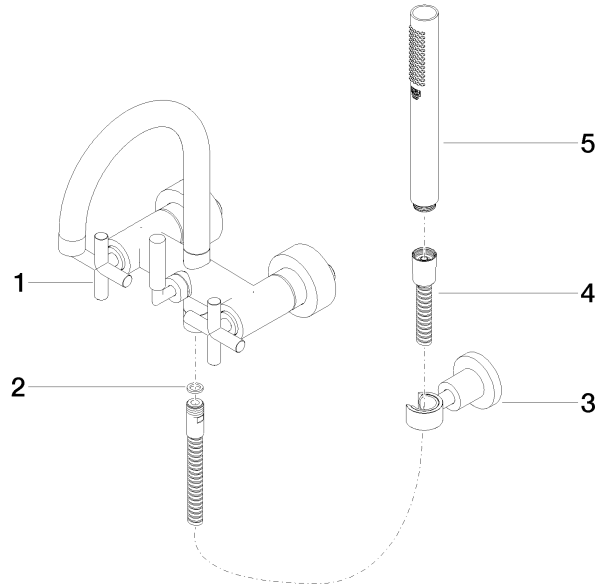

25 133 892

- spout: circular, air-enriched flow
- max. flow 22 l/min at 3 bar flow pressure
- Hand shower: COMPACT RAIN, max. flow rate 6.8 l/min (at 3 bar)
- complete hand shower set with anti-scale system
- 240mm projection
- rotary diverter for bath/shower
- slide-on rosettes Ø 65 mm
- rosette for shower holder Ø 50mm
- 1/2" connection
- gauge 150 mm - 15 mm
- metal shower hose 1250mm with integrated anti-twist protection

Required miscellaneous

	Concealed adapter -	35 080 970-90
	•please order two adapters (USA only)	0010

25 133 892

Flow rate chart

Certificates

WRAS_2210004. LGA_18933. Belgaqua_21-026-27_4.

25 133 892

Spare parts list

No.	Item Number	Name	Quantity used	Delivery time
1	25 100 892-00	TARA Bath mixer for wall mounting - Chrome	1	-
Spare part can no longer be ordered, please order the replacement item				
2	90 14 20 026 00 90	seal	1	2
3	28 050 892-00	TARA Wall bracket - Chrome	1	10
4	90 30 02 072 00-00	Metal shower hose 1/2" x 3/8" x 1250 mm - Chrome	1	10
5	90 12 11 140 30-00	shower	1	10